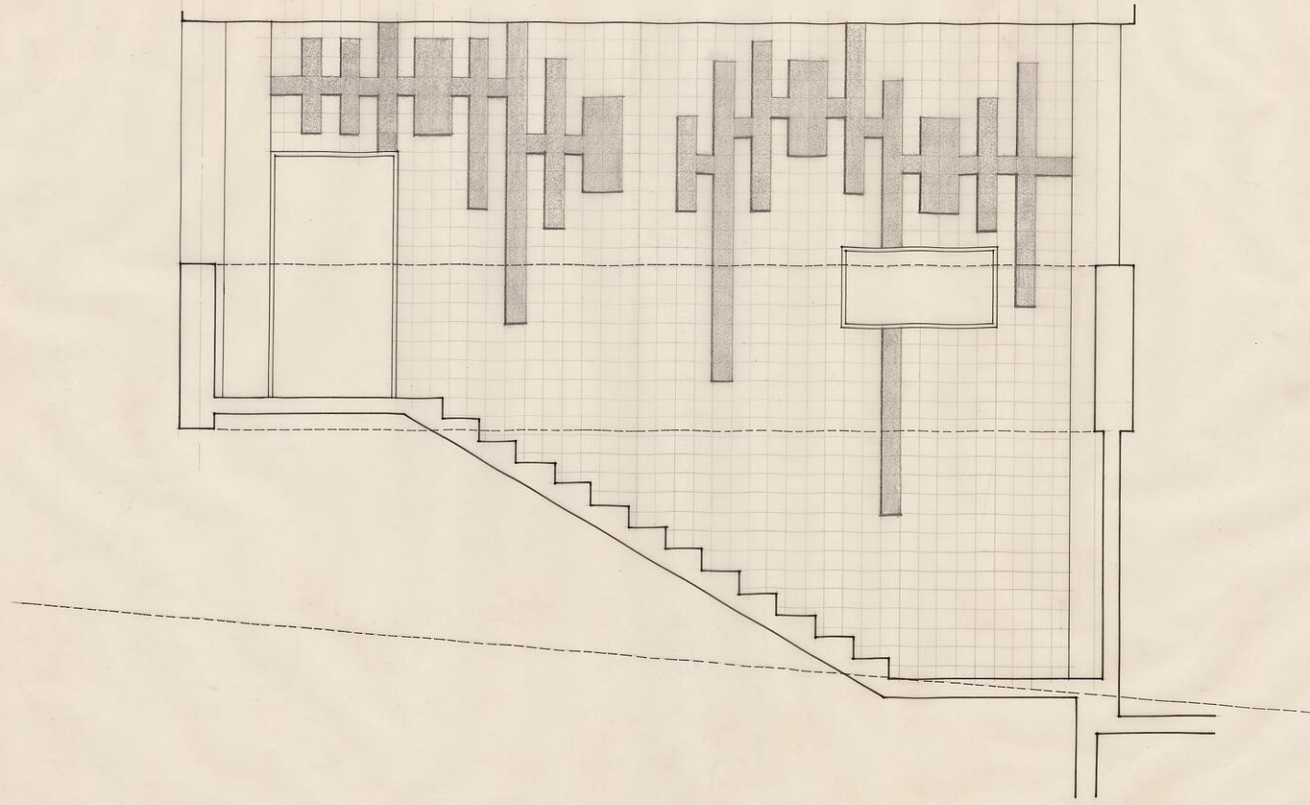

THE UNIVERSITY OF

MELBOURNE

Archives Digitised Collections

Creator(s)

Yura, Shigeru

Title

Design for Terra-Cotta mural

Date

Preferred Citation

University of Melbourne Archives, Yura, Shigeru, Design for Terra-Cotta mural, 1976.0012.00040

0111 - 0100 - 51