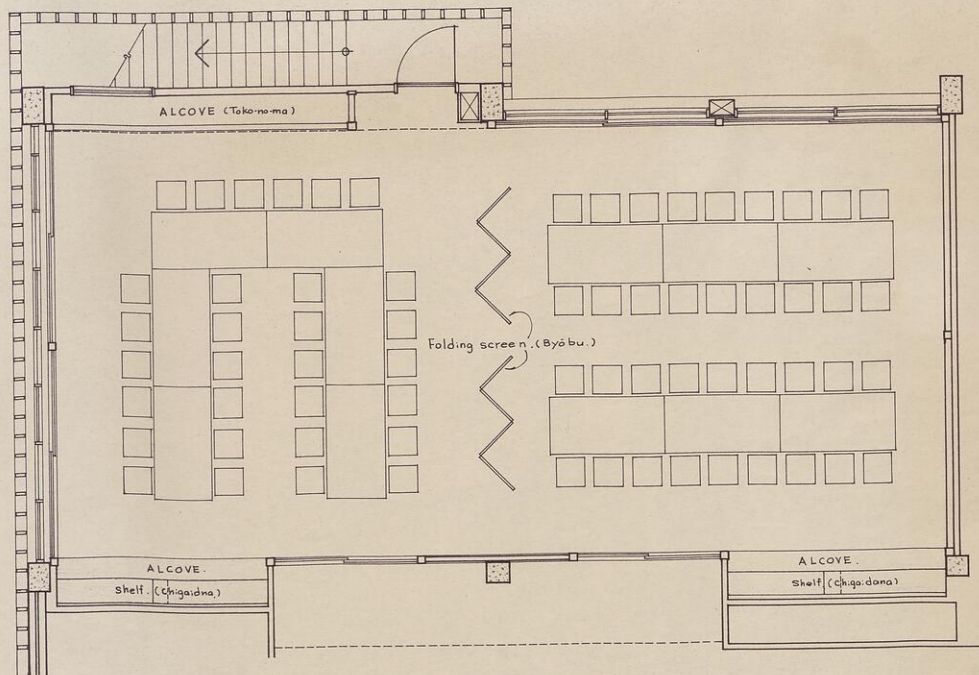

Preferred Citation

University of Melbourne Archives, Yura, Shigeru, Plan of Japanese Room in University of Melbourne, New School of Architecture , 1976.0012.00021

JAPANESE ROOM,
IN
UNIVERSITY OF MELBOURNE
NEW SCHOOL OF ARCHITECTURE
BUILDING.

PLAN. SCALE 1"=4'0".

JAPANESE ROOM.

IN

UNIVERSITY OF MELBOURNE
NEW SCHOOL OF ARCHITECTURE
BUILDING.