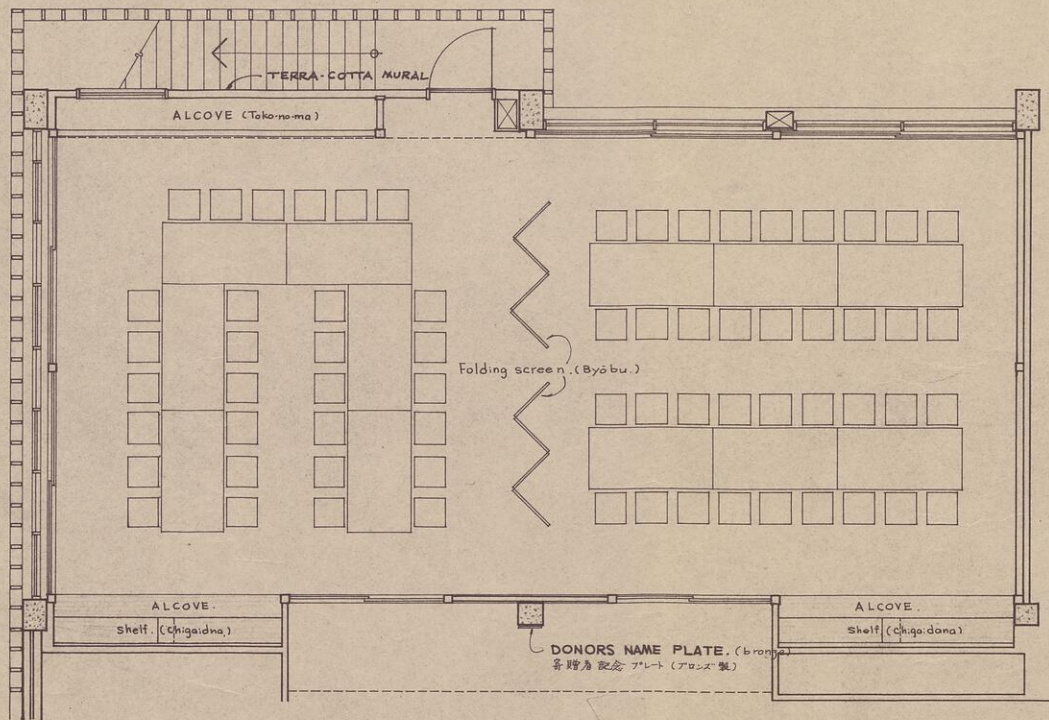

Greendale - Fluorescent Light Fixtures (Interior)

Domino Series

Catalogue No. 109-26

Dimensions (ft)

Lamp Data

2x2

6 x 20W

100 Lx 200 W  
25 x 50

JAPANESE ROOM.  
IN  
UNIVERSITY OF MELBOURNE  
NEW SCHOOL OF ARCHITECTURE  
BUILDING.

PLAN. SCALE 1"=4'0".

JAPANESE ROOM.

IN

UNIVERSITY OF MELBOURNE  
NEW SCHOOL OF ARCHITECTURE  
BUILDING.